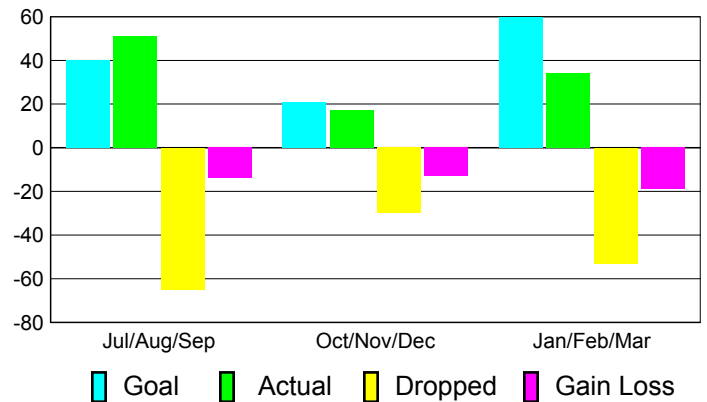

Membership Results 2010-2011

Goal, New, Dropped, Gain/Loss

Comparison of Membership Gain/Loss

Current Year Compared to the Previous Year