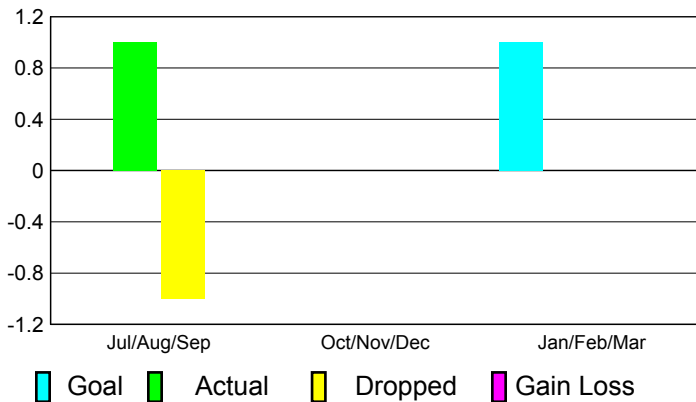

2010-2011 GMT Reports for District (or Undistricted) **District 12 I**

GMT: **CARL HARRELL**

Location: **TENNESSEE**

GMT CA: **1**

CLUBS

Club Results
2010-2011

Clubs
2009-2010

Month	New Club Goal	Actual New Clubs	Actual Dropped Clubs	Gain/Loss of Clubs	Gain/Loss of Clubs
Jul/Aug/Sep	0	1	-1	0	0
Oct/Nov/Dec	0	0	0	0	0
Jan/Feb/Mar	1	0	0	0	0
Totals	1	1	-1	0	0

Club Results 2010-2011

Goal, New, Dropped, Gain/Loss

Comparison of Club Gain/Loss

Current Year Compared to the Previous Year

YTD Status Quo Clubs 2010-2011

Status Quo Clubs Compared to Status Quo Members

MEMBERSHIP